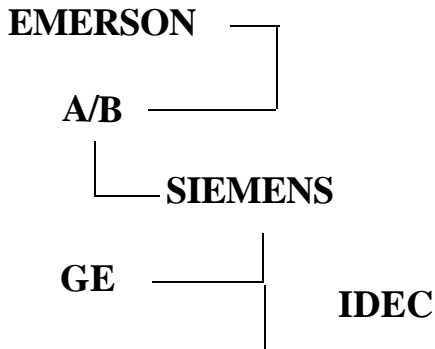

Wrabacon, Inc. has a full service panel shop with a staff of experienced professionals who design, build and program control systems. Systems can be built with varying levels of control to suit a customer's specific needs. *Wrabacon* has developed relationships with many electrical manufacturers, including but not limited to, Allen-Bradley, Siemens, Banner, GE, Emerson, Wago, Mitsubishi, Idec, Square D, Hoffman and Keyence. These relationships enable *Wrabacon* to gain a competitive edge when it comes to pricing, expediting orders and in general factory assistance, all of which are passed on to the customer. Let *Wrabacon's* control specialists design the solution to your next control problem.